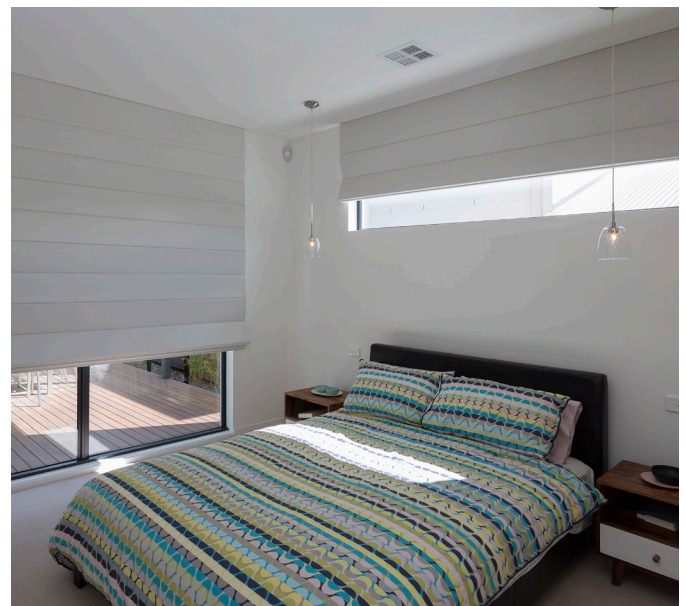

Custom made to fit your windows

Create privacy in your home

TURN YOUR WINDOWS INTO A DESIGN STATEMENT

Cosy up with your book and tea, pulling the cord or chain to increase the sunning spot... as your Roman Blinds fold practically into a neat stack.

Looking for a modern style? The clean lines of Roman Blinds add a contemporary touch. For something more casual Jamaican Style Romans feature natural timber battens for a laid back look.

- ✓ No fussy details or visible sew lines.
- ✓ Aluminium battens are corrosion-resistant.
- ✓ Available in light filtering or blockout fabric.
- ✓ Control via chain operation or deluxe cord lock.
- ✓ Child and pet safe for peace of mind.

SELECT SLEEK BLIND FABRIC OR LINED CURTAIN FABRIC FOR LUXE STYLING

- ▶ Heritage look with modern features.
- ▶ Pick your favourite colour & wood stain.
- ▶ Optional half-panel stack, to reduce height.
- ▶ Self-aligning cord, straight stacking every time.
- ▶ Strong, quality-made componentry.
- ▶ Match to your interior style.