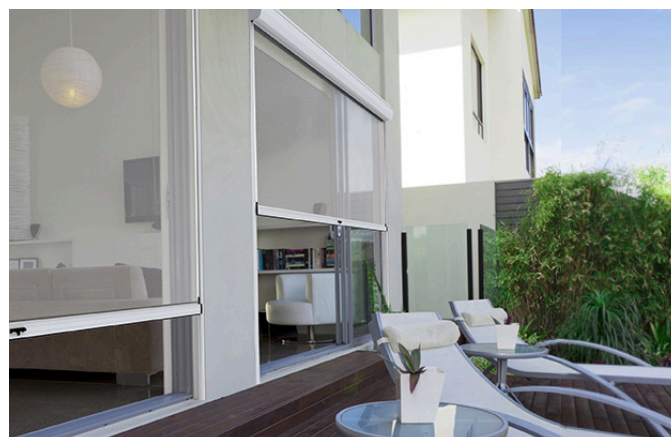

Protection through rain, hail or shine

Choose between manual or electric

No unwelcome insects

Operate in seconds

OPTIMISE YOUR ENTIRE PROPERTY.

Enjoy dinners in your new outdoor space, no matter what month it is. Ziptrak® blinds connect your living areas seamlessly, so you can live with more space, without a home extension.

Make the most of our beautiful climate with your new private entertaining space. Ziptrak® is a discreet solution to help you live comfortably outdoors all year round.

- ✓ Manufactured in South Australia by locals.
- ✓ Custom-made & installed with expertise.
- ✓ Crafted with durable materials.
- ✓ A stylish option to cover windows.
- ✓ Lockable - set to your perfect height.

NO ZIPS, CORDS, WIRES OR ROPES FOR A SEAMLESS FINISH.

- ▶ Optional wrap-around pelmet to protect the top tube.
- ▶ Track-guided for strength and comfortable outdoor entertaining.
- ▶ Maximise views with PVC or sunscreen mesh.
- ▶ Centre lock release for quick use.
- ▶ Upgrade to motorised for convenience at your fingertips.
- ▶ Optional heavy duty componentry, spans up to six metres wide.